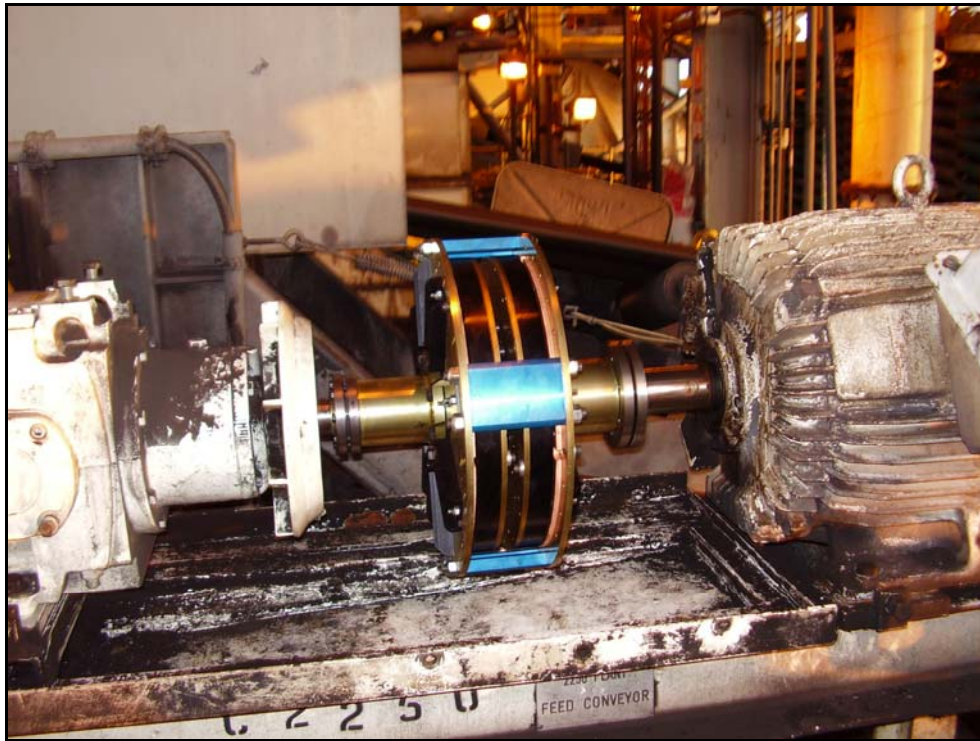

Integrated Reliability Solutions Pty Ltd

ABN 41112056505

Integrated Reliability Solutions Pty Ltd

15 Nelson Rd, Cardiff NSW 2285

P: +61 (0)2 4903 8900 F: +61 (0)2 4953 7267 E: sales@lubrication.com.au
www.lubrication.com.au