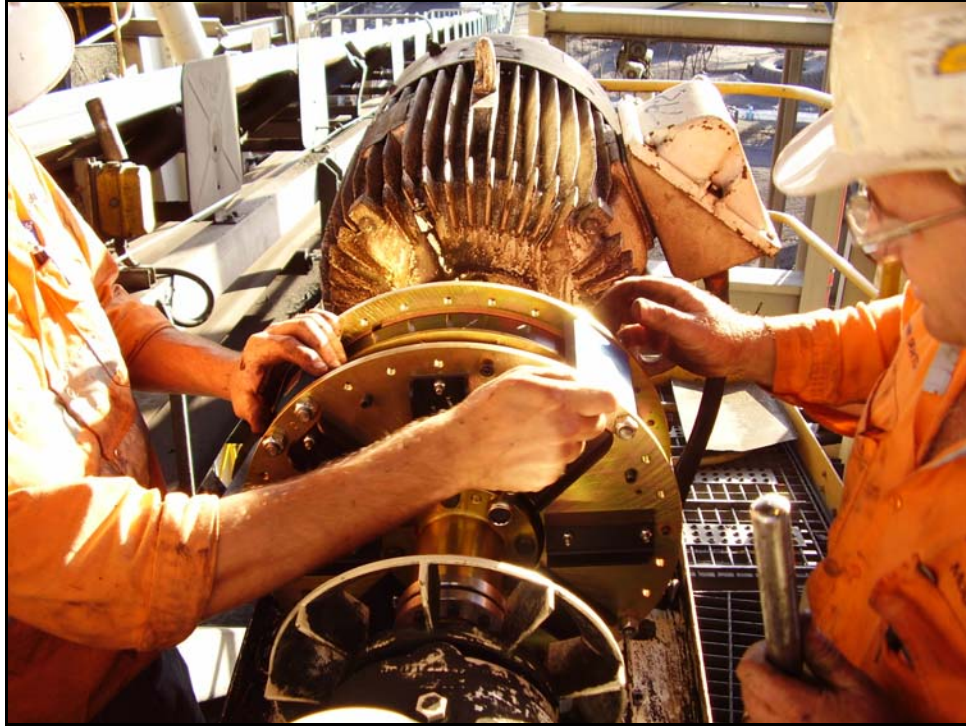

Integrated Reliability Solutions Pty Ltd

ABN 41112056505

Integrated Reliability Solutions Pty Ltd

15 Nelson Rd, Cardiff NSW 2285

P: +61 (0)2 4903 8900 F: +61 (0)2 4953 7267 E: sales@lubrication.com.au
www.lubrication.com.au