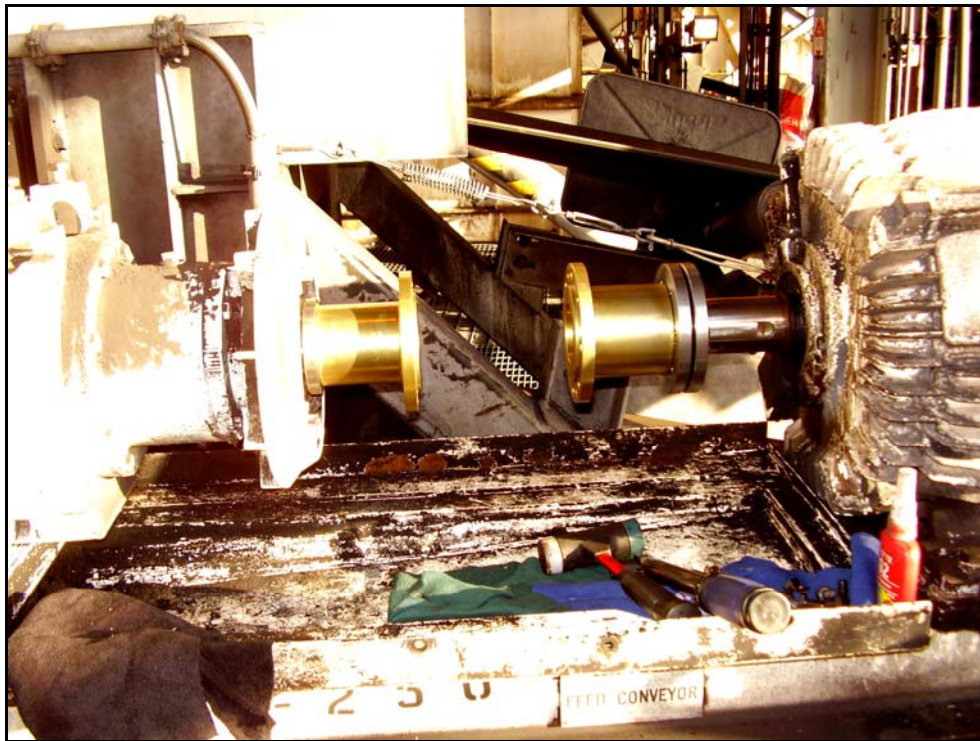

Integrated Reliability Solutions Pty Ltd

ABN 41112056505

Integrated Reliability Solutions Pty Ltd
15 Nelson Rd, Cardiff NSW 2285

P: +61 (0)2 4903 8900 F: +61 (0)2 4953 7267 E: sales@lubrication.com.au
www.lubrication.com.au